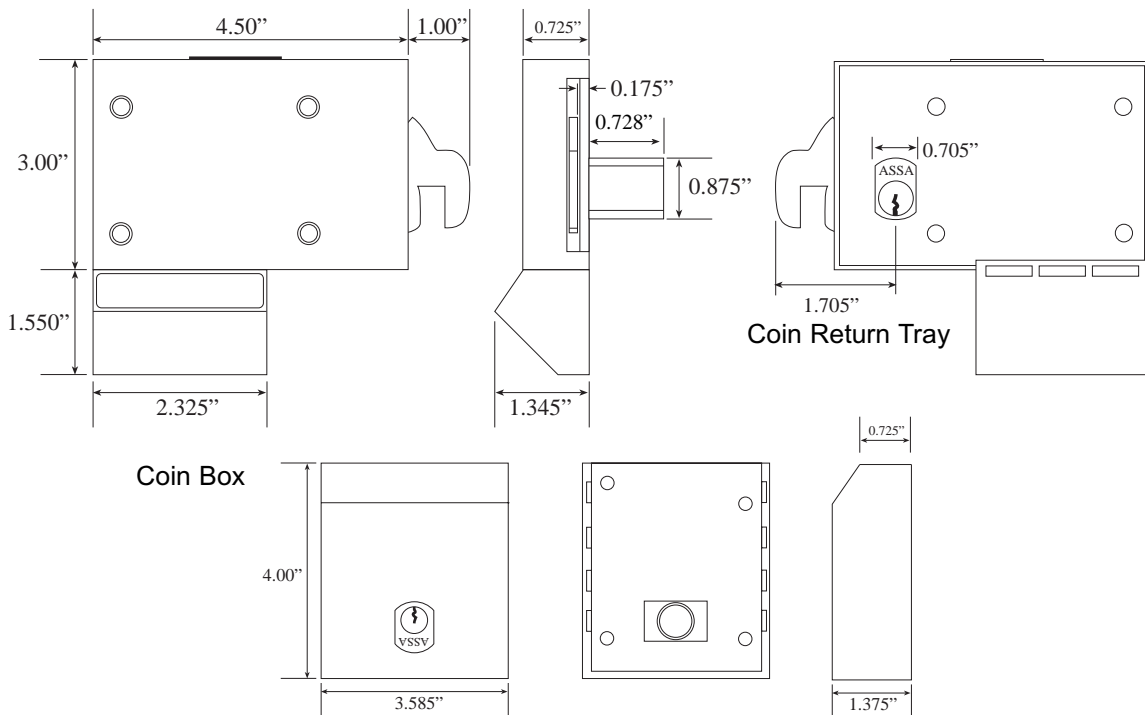

1-800-367-4598