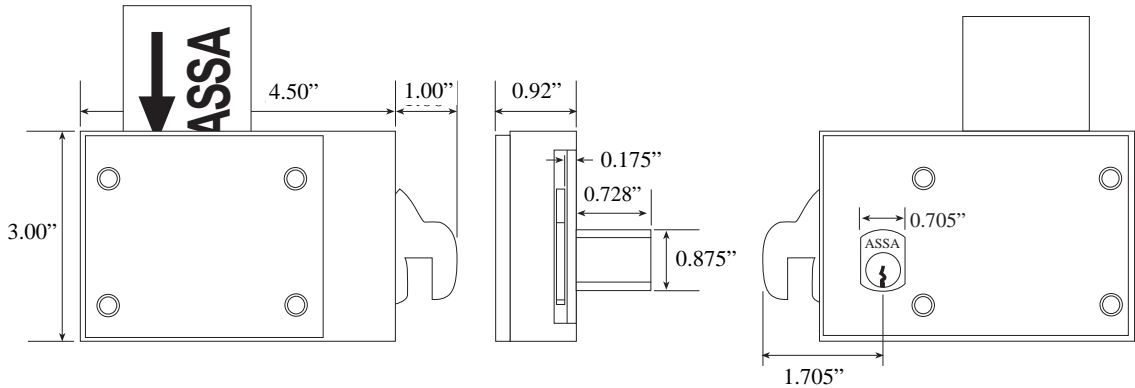

ASSA® CLUB SERIES LOCKER LOCKS

TECHNICAL SPECIFICATIONS

CLUB SERIES CARD LOCKS