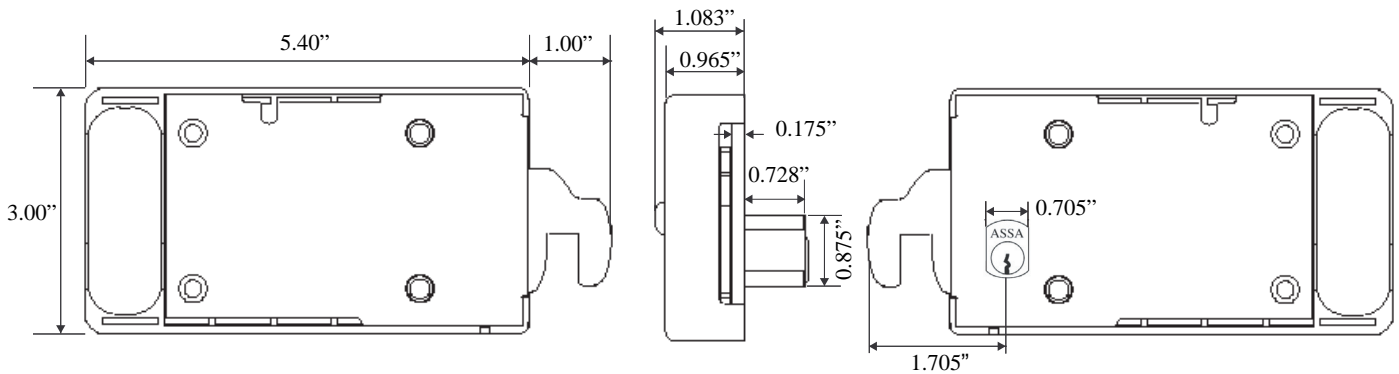

CLUB SERIES CASSETTE LOCKS

CLUB SERIES COIN LOCKS